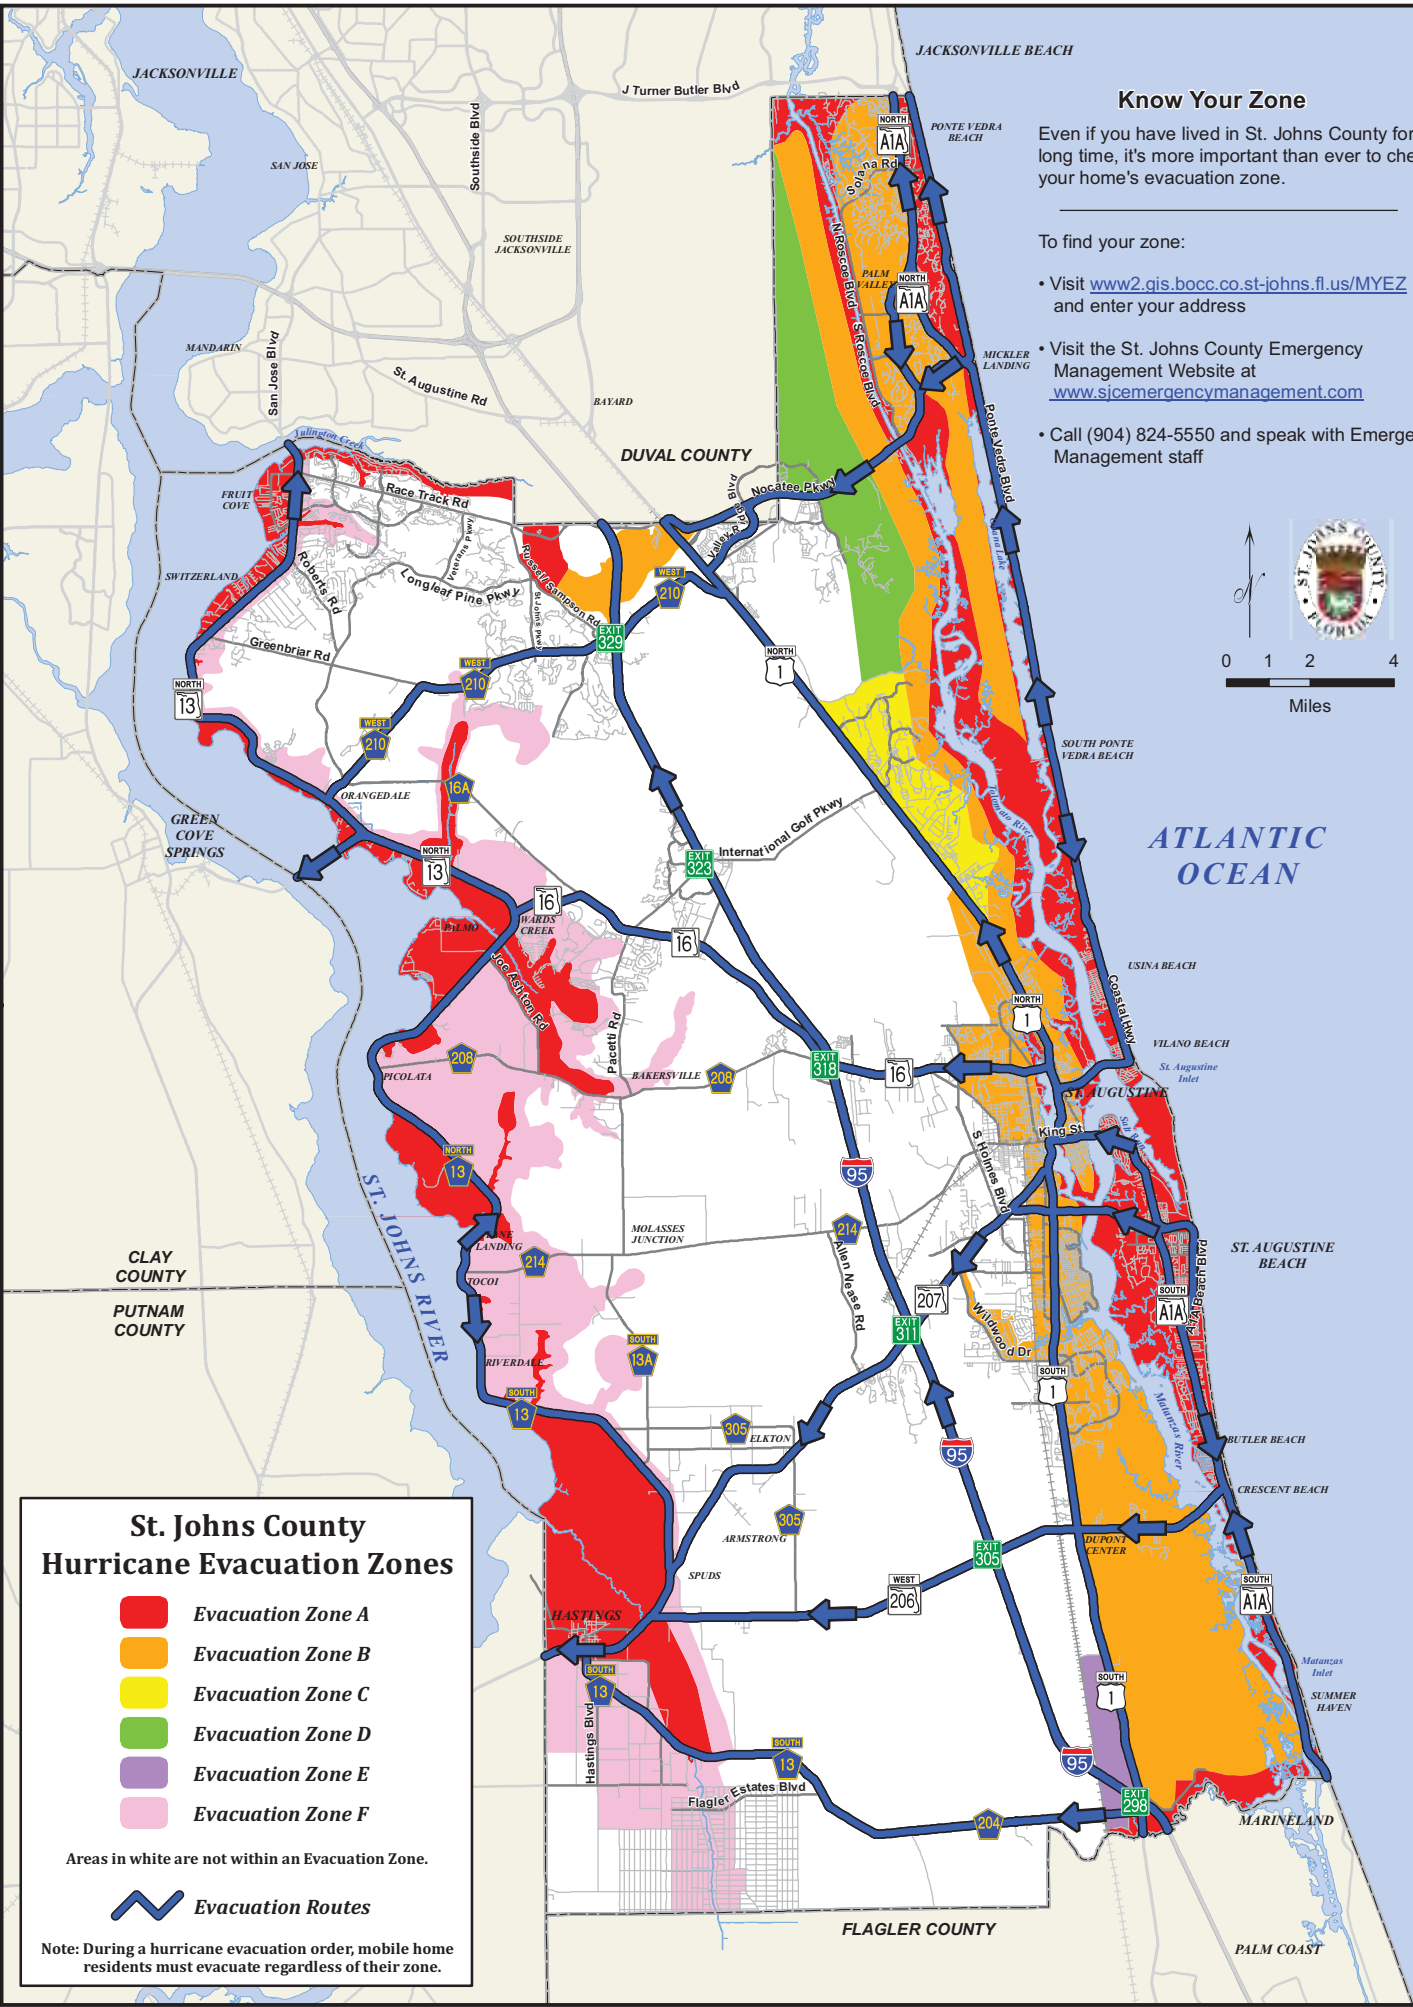

Part 3. Know Your Evacuation Zone

- **St Johns County Hurricane Evacuation Zone Map**

Know Your Zone

Even if you have lived in St. Johns County for a long time, it's more important than ever to check your home's evacuation zone.

St. Johns County Hurricane Evacuation Zones

- Evacuation Zone A
- Evacuation Zone B
- Evacuation Zone C
- Evacuation Zone D
- Evacuation Zone E
- Evacuation Zone F

Areas in white are not within an Evacuation Zone.

Evacuation Routes

Note: During a hurricane evacuation order, mobile home residents must evacuate regardless of their zone.