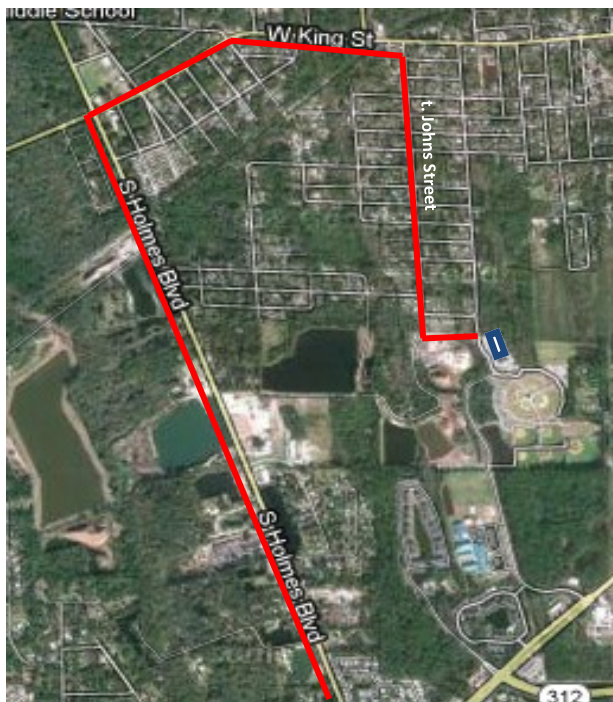

Parking Guidelines / Day of Event Entering the Complex:

Please enter the Complex using the St. Johns Street entrance. Traffic in the complex will be one-way. Parking lots 2, 3, and 4 are for all parents.

Entrance into the center from St. Johns will be closed at 8:00 a.m. for the safety of the participants.

If you arrive after 8 a.m., you will need to enter by SR 207 and park outside the coned area.

Following the conclusion of the older division, cars will be directed to depart onto State Road 207. For safety reasons, cars will not be allowed to travel back toward Duval Street.

Directions to Facility:

Take Interstate 95 to exit 311 SR 207 head East towards St. Augustine/Beaches. Turn left onto S. Holmes Blvd., then turn right on W. King Street. Turn right onto S. St. Johns Street and it will lead you into the facility.

Parking Lot Locations