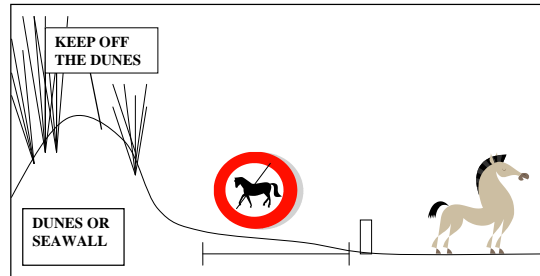

Conservation Zone

Please help protect this fragile ecosystem. All horse and pedestrian activities are prohibited within the area 15 feet seaward of the dunes or vegetation