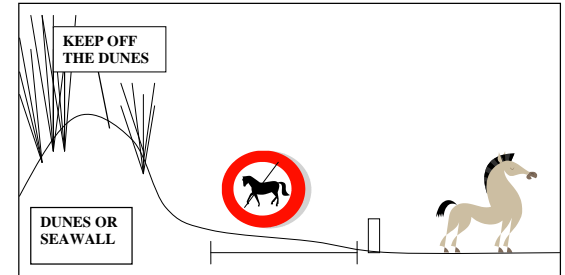

Conservation Zone

Please help protect this fragile ecosystem. All horse and pedestrian activities are prohibited within the area 15 feet seaward of the dunes or vegetation