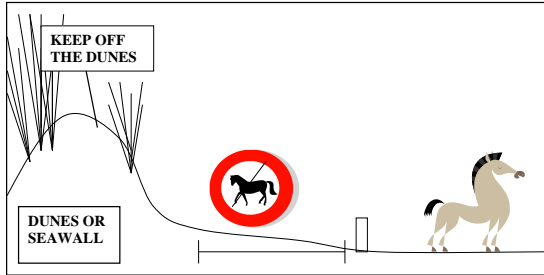

**APPENDIX O
HORSEBACK RIDING DAY PASS**

Horses must remain on wetted portion of beach during sea turtle season
 May 1 – October 31

Conservation Zone

Please help protect this fragile ecosystem. All horse and pedestrian activities are prohibited within the area 15 feet seaward of the dunes or vegetation

Maintain a safe distance of 15 feet from sea turtles and their nest. Nests are noticeably marked with signage, stakes and fluorescent flagging.

Maintain a walking pace when approaching within 50 feet of pedestrians.